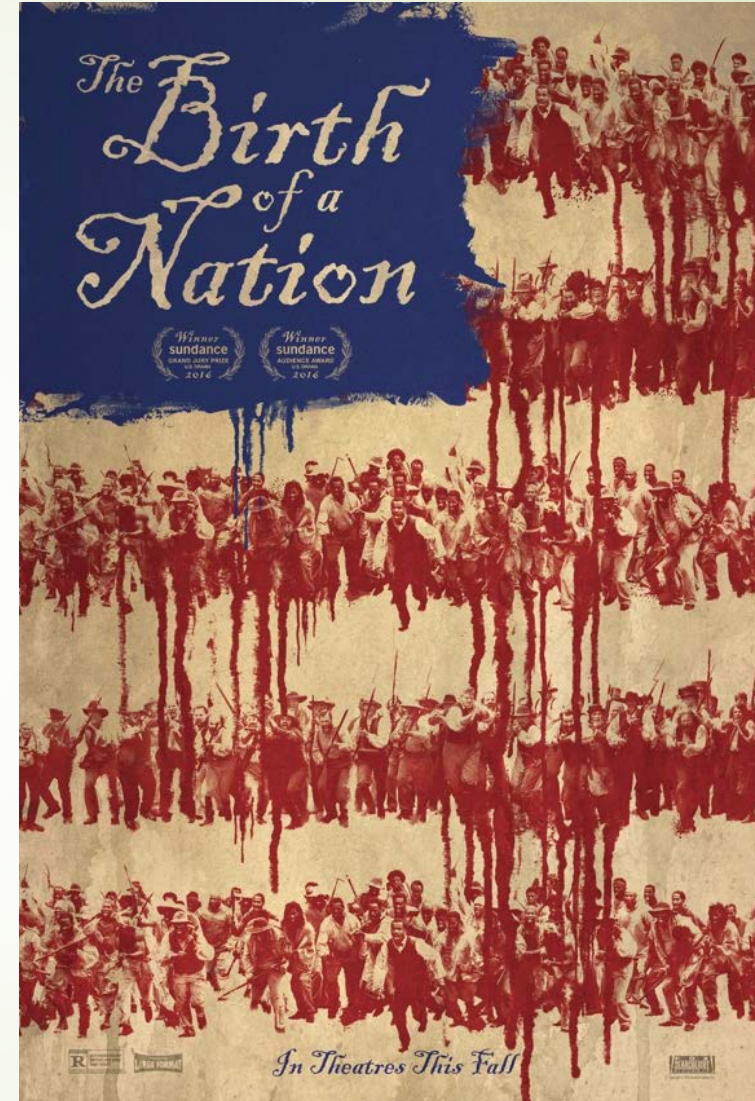

Visual analysis
for
“The Birth of a
Nation”
movie poster

Presentation by Joshua Wooi

Presentation Outline

- Target Audience
 - Composition
 - Colors choices
- 

Target Audience

- Americans
- Assumption: Audience knows what the American flag looks like

Composition

- Resembles the American Flag
- Block of blue with the title
 - Draws attention
- Group in red standing in a line
- (Relatively) white canvas

Color choices

- Darker, muted shades
 - Dread, grim, gloomy
- Reflects the mood of the movie