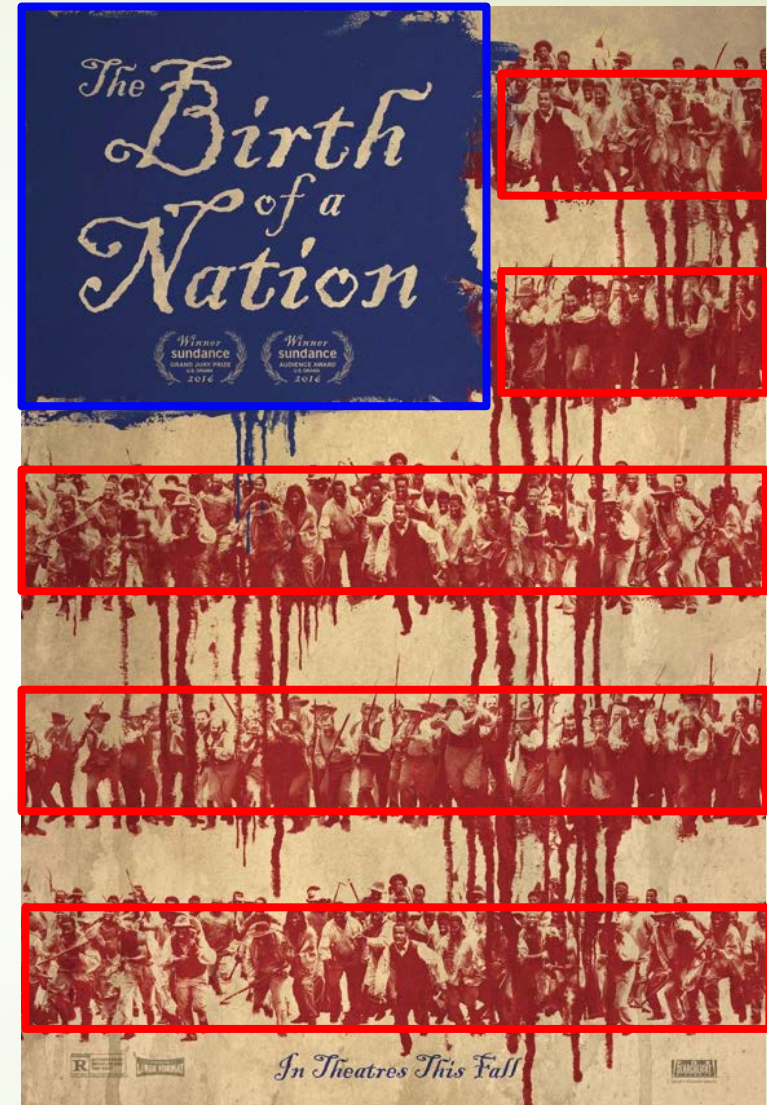

Visual analysis
for
“The Birth of a
Nation”
movie poster

Presentation by Joshua Wooi

Presentation Outline

- Target Audience
 - Composition
 - Colors choices
- 

Target Audience

- Americans
- Assumption: Audience knows what the American flag looks like

Composition

- Resembles the American Flag
- Block of blue with the title
 - Draws attention
- Group in red standing in a line
- (Relatively) white canvas

Color choices

- Darker, muted shades
 - Dread, grim, gloomy
- Reflects the mood of the movie