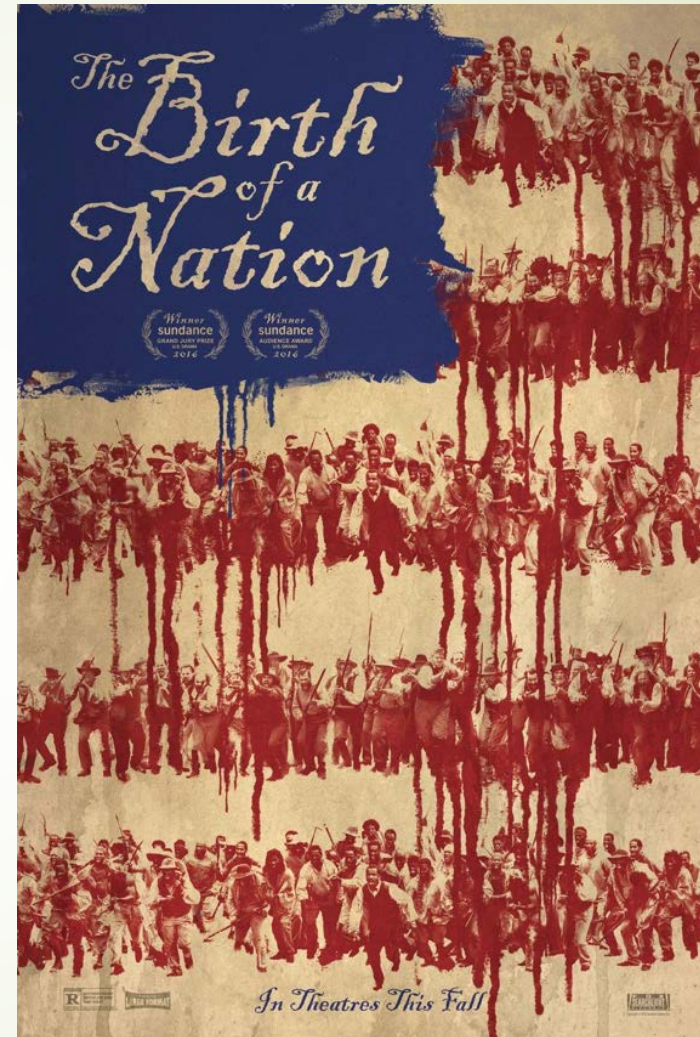

Visual analysis
for
“The Birth of a
Nation”
movie poster

Presentation by Joshua Wooi

Presentation Outline

- Target Audience
 - Composition
 - Colors choices
- 

Target Audience

- Americans
- Assumption: Audience knows what the American flag looks like

Composition

- Resembles the American Flag
- Block of blue with the title
 - Draws attention
- Group in red standing in a line
- (Relatively) white canvas

Color choices

- Darker, muted shades
 - Dread, grim, gloomy
- Reflects the mood of the movie